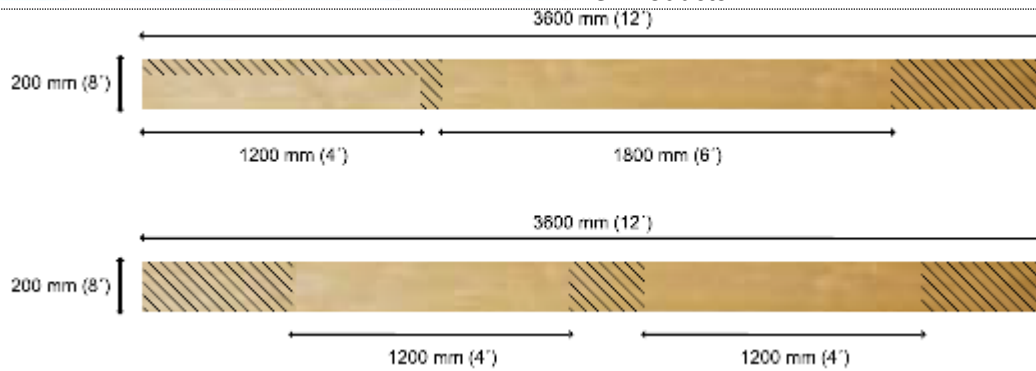

i.e. Products----

This grade allows to obtain a convenient equilibrium of long and medium sized pieces. (Clear surface yield is 67% - 83% for both faces) / Este grado permite obtener un conveniente equilibrio entre piezas largas y medianas. (Rendimiento superficie limpia de 67% - 83% por ambas caras).