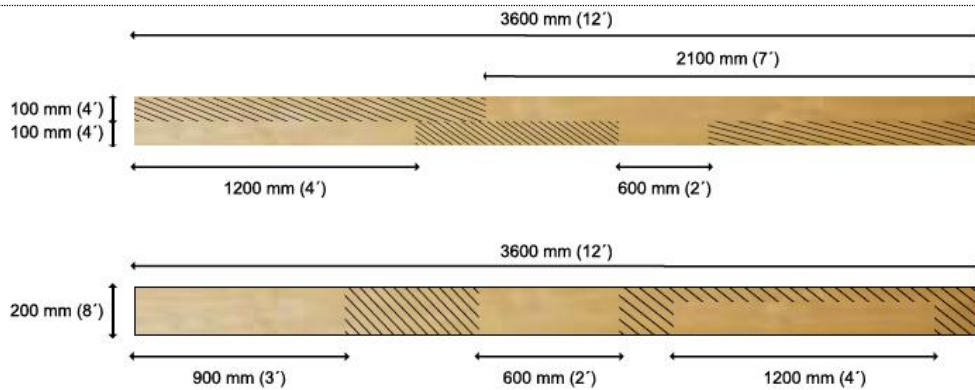

SELECT GRADE / GRADO SELECTA

i.e. Products----

*This grade includes First Selection pieces and pieces that the front faces are First Selection and back face is equivalent to Prime Grade. (Clear surface yield is 83% - 100%, for the front face and 67% - 83% for the back face) / Este grado permite obtener principalmente piezas largas libres de defectos. (Rendimiento mínimo de superficie limpia de 83% - 100% por cara frontal y 67% - 8% por cara posterior).*

**COMERCIALIZADORA FORESTAL LTDA.**  
O'HIGGINS N° 77, Oficina 1205, EDIFICIO INDEPENDENCIA  
CONCEPCION - CHILE

**PRIME GRADE / GRADO PRIME**

i.e. Products----

*This grade allows to obtain a convenient equilibrium of long and medium sized pieces. (Clear surface yield is 67% - 83% for both faces) / Este grado permite obtener un conveniente equilibrio entre piezas largas y medianas. (Rendimiento superficie limpia de 67% - 83% por ambas caras).*

STANDARD GRADE / GRADO ESTANDAR

i.e. Products---

*This grade provides the user with medium short pieces. (Clear surface yield is 50% - 67% for both faces) / Este grado permite obtener largos medianos y cortas. (Rendimiento superficie limpia de 50% - 67% por ambas caras).*

ECONOMIC GRADE / GRADO ECONÓMICO

i.e. Products----

*This grade provides the user mainly with short pieces, (Clear surface yield 33% - 50% for both faces). / Este grado permite obtener mayoritariamente piezas cortas, (Rendimiento de superficies limpias es 33% - 50% por ambas caras)*