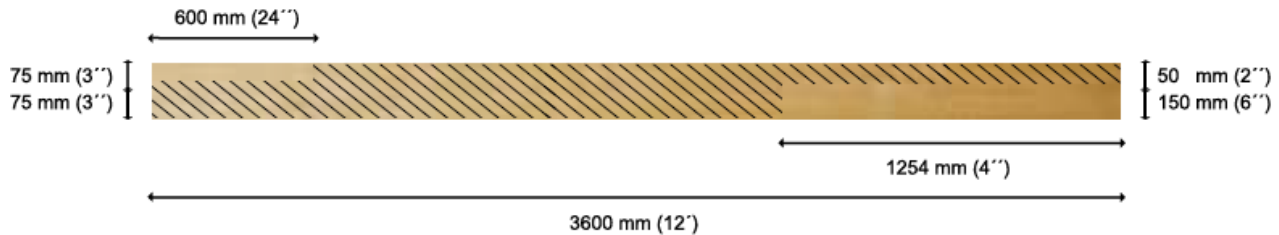

STANDARD GRADE / GRADO ESTANDAR

i.e. Products---

*This grade provides the user with medium short pieces. (Clear surface yield is 50% - 67% for both faces) / Este grado permite obtener largos medianos y cortas. (Rendimiento superficie limpia de 50% - 67% por ambas caras).*

ECONOMIC GRADE / GRADO ECONÓMICO

i.e. Products----

*This grade provides the user mainly with short pieces, (Clear surface yield 33% - 50% for both faces). / Este grado permite obtener mayoritariamente piezas cortas, (Rendimiento de superficies limpias es 33% - 50% por ambas caras)*