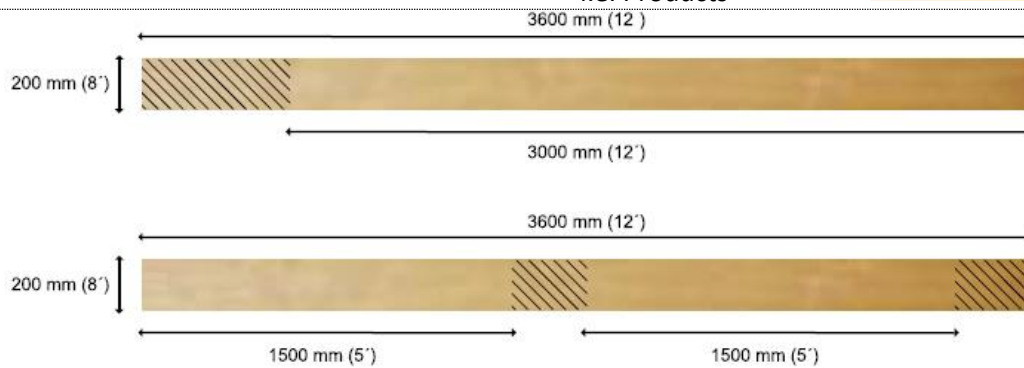

FIRST SELECTION GRADE / GRADO PRIMERA SELECCION

i.e. Products---

*This grade allows to obtain mainly long clear free of defects. (Clear surface yield is 83% - 100%, for both sides) / Este grado permite obtener principalmente piezas largas libres de defectos. (Rendimiento de superficie limpia es 83% - 100% por ambas caras).*

SELECT GRADE / GRADO SELECTA

i.e. Products----

*This grade includes First Selection pieces and pieces that the front faces are First Selection and back face is equivalent to Prime Grade. (Clear surface yield is 83% - 100%, for the front face and 67% - 83% for the back face) / Este grado permite obtener principalmente piezas largas libres de defectos. (Rendimiento mínimo de superficie limpia de 83% - 100% por cara frontal y 67% - 8% por cara posterior).*